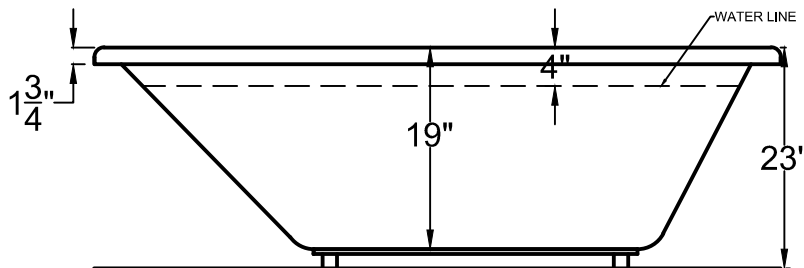

4872C

47⁵/₈" x 71¹/₂" x 23"

Installation: Drop-in
cannot be under mounted

GENERAL SPECIFICATIONS:

Material Acrylic

Plumbed Weight : 140lbs / 64kg

Soaker Weight : 110lbs / 50kg

Average Fill: 70 gal to above jet level

ELECTRICAL SPECIFICATIONS:

Required Electrical Service 110 Volt

Air Bath or Whirlpool 1-15 amp GFCI

Whirlpool with Inline Heater 1-20 amp GFCI

Whirlpool and Air 1-20 amp GFCI

Soaker

PACKAGES AND OPTIONS

Hydrotherapy Package	Package Contents	Part #
Soaker	Soaking bath - no jets, textured bottom	4872CS
Whirlpool	Adjustable pointed-massage jets, 1-hp pump, textured bottom	4872CH
Air Bath	Air jets, Air blower, Textured bottom	4872CA
Whirlpool and Air	Adjustable pointed-massage jets, 1-hp pump, Air jets, Air blower, textured bottom	4872CD

IMPORTANT INFORMATION

- Before ordering or installing, please consider future access to equipment.
- Add bedding compound to fully level and support bottom of tub.
- Tubs equipped with an air bath or a pre-leveled foam base are designed to rest on the floor without bedding compound, provided the floor is level.
- Please measure tub on-site before building tub decking.
- Jet, pump & blower locations are predetermined and cannot be changed.
- Suction and control locations may vary.
- Specifications and configurations are subject to change without notice.
- Measurements are +1/2" and are subject to change without notice.
- Measurements herein supersede all others published prior to publication date shown below.

4878C

47 1/2" x 77 7/8" x 25"

Installation: Drop-in
cannot be under mounted

GENERAL SPECIFICATIONS:

Material Acrylic

Plumbed Weight : 145lbs / 66kg

Soaker Weight : 115lbs / 52kg

Average Fill: 70 gal to above jet level