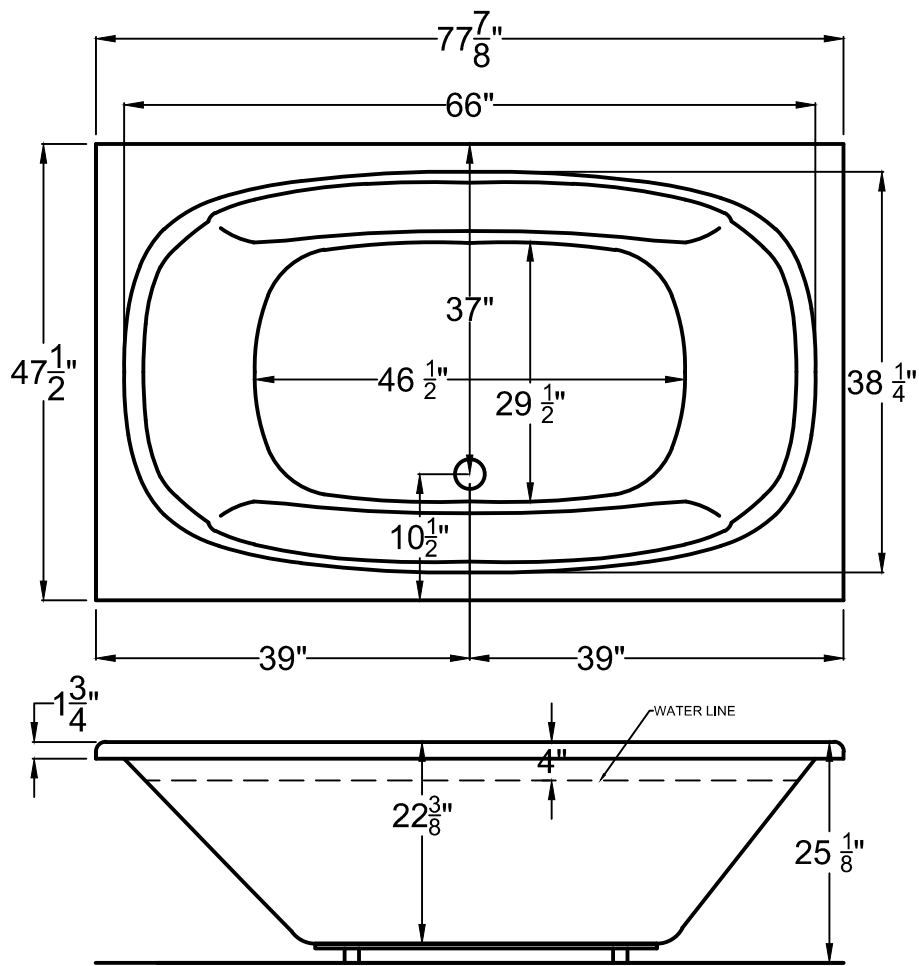

4872C

47⁵/₈" x 71¹/₂" x 23"

Installation: Drop-in
cannot be under mounted

GENERAL SPECIFICATIONS:

Material Acrylic

Plumbed Weight : 140lbs / 64kg

Soaker Weight : 110lbs / 50kg

Average Fill: 70 gal to above jet level

ELECTRICAL SPECIFICATIONS:

Required Electrical Service 110 Volt

Air Bath or Whirlpool 1-15 amp GFCI

Whirlpool with Inline Heater 1-20 amp GFCI

Whirlpool and Air 1-20 amp GFCI

Soaker

PACKAGES AND OPTIONS

Hydrotherapy Package	Package Contents	Part #
Soaker	Soaking bath - no jets, textured bottom	4872CS
Whirlpool	Adjustable pointed-massage jets, 1-hp pump, textured bottom	4872CH
Air Bath	Air jets, Air blower, Textured bottom	4872CA
Whirlpool and Air	Adjustable pointed-massage jets, 1-hp pump, Air jets, Air blower, textured bottom	4872CD

4878C

47 1/2" x 77 7/8" x 25"

Installation: Drop-in
cannot be under mounted

GENERAL SPECIFICATIONS:

Material Acrylic

Plumbed Weight : 145lbs / 66kg

Soaker Weight : 115lbs / 52kg

Average Fill: 70 gal to above jet level