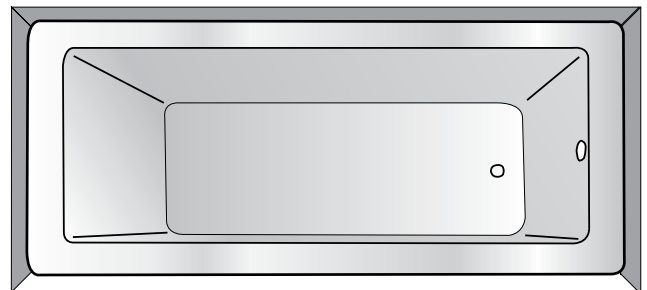

List Price

Apron	\$425
Apron with access panels	\$575

Tile Flange

For a tile-in installation a tile flange will be required. Factory installed.

List Price

Tile Flange	\$450
-------------	-------

Build your own tub! Visit www.DesignYourTub.com