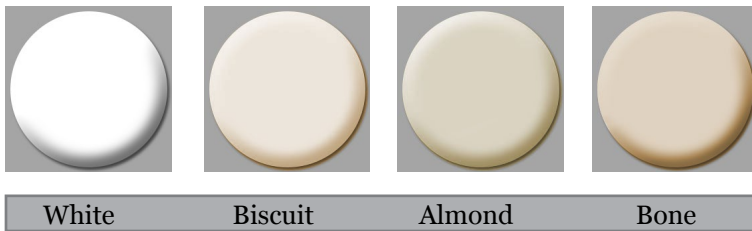

Ciel Basin

Model

Soaker **\$732**

Solid One-Piece Man-Made Stone
Matte
Pop-Up Drain Included

Build your own tub! Visit www.DesignYourTub.com

Acrylic Color Finish

Industry grade LUCITE Acrylic is used in the construction of Atlantis Whirlpool tubs. Select the acrylic color of your choice. White is the standard color finish.

Color	List Price
Biscuit	\$275
Almond	\$275
Bone	\$275
Other Colors	\$275

Trim Kit Upgrade

Accentuate your jetted bathtub by upgrading the hardware to a polished metallic finish. Color matching finish is the standard option.